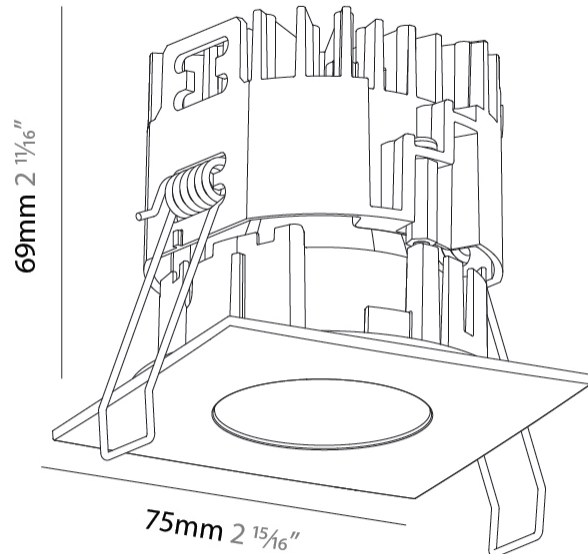

PHYSICAL

Aperture Sizes - Downlights: 1"
Shape: Square
Length (mm): 75
Length (in): 2 ¹⁵/₁₆"
Width (mm): 75
Width (in): 2 ¹⁵/₁₆"
Height (mm): 65
Height (in): 2 ⁹/₁₆"
Ceiling Thickness (mm): 1 - 25
Ceiling Thickness (in): 1/16 - 1 3/16
Min. Recessing Depth (mm): 70
Min. Recessing Depth (in): 2 ³/₄"
Weight (kg): 0.19
Diffuser: Lens Pack - No Lens / Opal / Linear Spread Lens / Honeycomb / Spread Lens

Fixture Finish: SSR / BKV / CWI / CRY / HAB / UFT / ITA / RUA / FTG / MYG / LOD / PUS / FRO / FUP / KIA / POP / BLS / SPG / MEY / GOH / CHC / COM / ABZ / JAG / OBR / MOS / ROR

Fixture Material: Aluminum Die Cast
Cut-out Measurements: D. 68mm / 2 11/16"

ELECTRICAL

Lamp Type: LED (Zhaga Standard)
Input Wattage (W): 15
Total Output Wattage (W): 12.7
Dimming: Tri-Mode (Non-Dimming and Phase Dimming (120Vac only) and 0-10V Dimming)
Driver Included: No
Driver Location: Remote
Driver Type: Constant Current - 120/277
Driver Class: Class 2
Input Voltage (V): 120 - 277
Constant Current (MA): 700

LED

Number of LEDs: 1
Color Temperature (°K): 2700-6500 Tunable White
Max. Delivered Lumen (lm): 960 - 1129
Nominal Lumen (lm): 1242 - 1460
CRI: >90 CRI
Lamp Life (hrs): 50000

OPTICAL

Beam Angle: 36

RATINGS AND CERTIFICATIONS

Certified By: Certified for North American Standards
IP rating: IP20