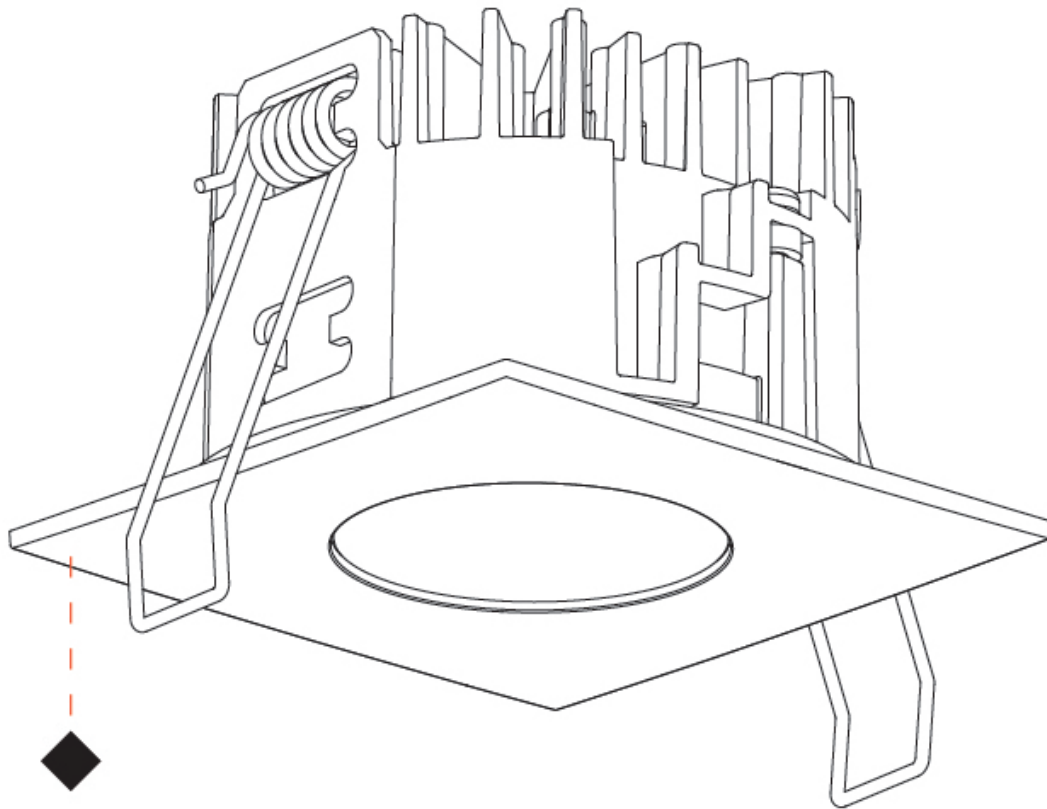

OPTICAL

Beam Angle: 60

RATINGS AND CERTIFICATIONS

Certified By: Certified for North American Standards
 IP rating: IP20

OIKO PRO SQUARE FIXED RECESSED

A35963-

PROJECT	_____
TYPE	_____
SPECIFIER	_____
QUANTITY	_____
DATE	_____