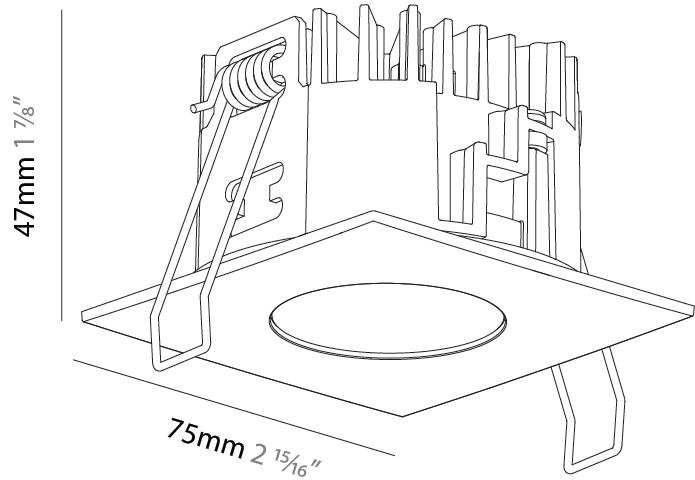

GENERAL

Series: Oiko Pro Square
Subseries: Oiko Pro Square Fixed
Partner: Prolicht
Division: Architectural
Installation: Recessed
Product Type: Downlight
Mounting Location: Ceiling
Light Distribution: Downlight

PHYSICAL

Aperture Sizes - Downlights: 1"
Shape: Square
Length (mm): 75
Length (in): 2 ¹⁵/₁₆
Width (mm): 75
Width (in): 2 ¹⁵/₁₆
Height (mm): 46
Height (in): 1 ¹³/₁₆
Ceiling Thickness (mm): 1 - 25
Ceiling Thickness (in): 1/16 - 1 3/16
Min. Recessing Depth (mm): 50
Min. Recessing Depth (in): 1 ¹⁵/₁₆
Weight (kg): 0.186
Diffuser: Lens Pack - No Lens / Opal / Linear Spread Lens / Honeycomb / Spread Lens
Fixture Finish: SSR / BKV / CWI / CRY / HAB / UFT / ITA / RUA / FTG / MYG / LOD / PUS / FRO / FUP / KIA / POP / BLS / SPG / MEY / GOH / CHC / COM / ABZ / JAG / OBR / MOS / ROR
Fixture Material: Aluminum Die Cast
Cut-out Measurements: D. 68mm / 2 11/16"

ELECTRICAL

Lamp Type: LED (Zhaga Standard)
Input Wattage (W): 14.4
Driver Included: No
Driver Location: Remote
Driver Class: Class 2
Input Voltage (V): 120 - 277
Constant Current (MA): 350

LED

Number of LEDs: 1
Color Temperature (°K): 2700-6500 Tunable White
Max. Delivered Lumen (lm): 1121 - 1319
Nominal Lumen (lm): 1242 - 1460
CRI: >90 CRI
Lamp Life (hrs): 50000

OPTICAL

Beam Angle: 60

RATINGS AND CERTIFICATIONS

Certified By: Certified for North American Standards
IP rating: IP20